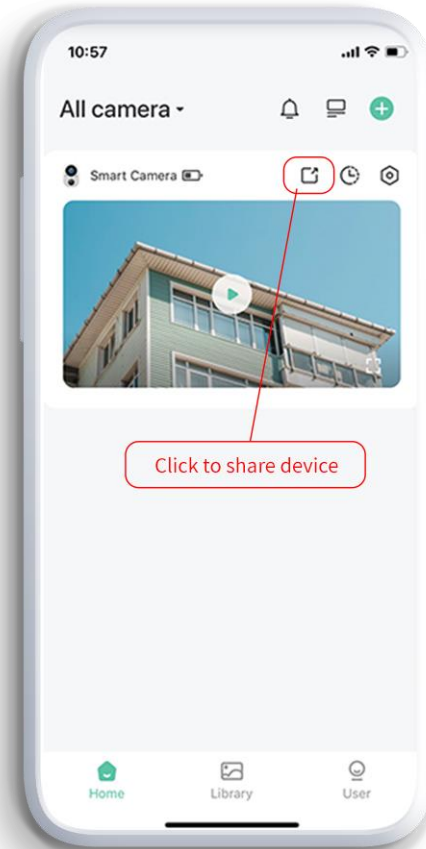

Push activities of humans

Push activities of pets

Package deliver notification

Vehicle parking alert

Two-way audio for live communication.

With the built-in waterproof and dustproof microphone and Hi-Fi speaker, you can warn remotely to stop the loss in case of an emergency. For family and friends, live chat to experience intimate interactions, regardless of time and location.

Easy to share access with family and friends.

Access can be shared through the mobile app.
Family and friends can scan the code to get camera access fast and easily.

Camera Sharing

Scan Code for Sharing

Alternative Methods of Storage