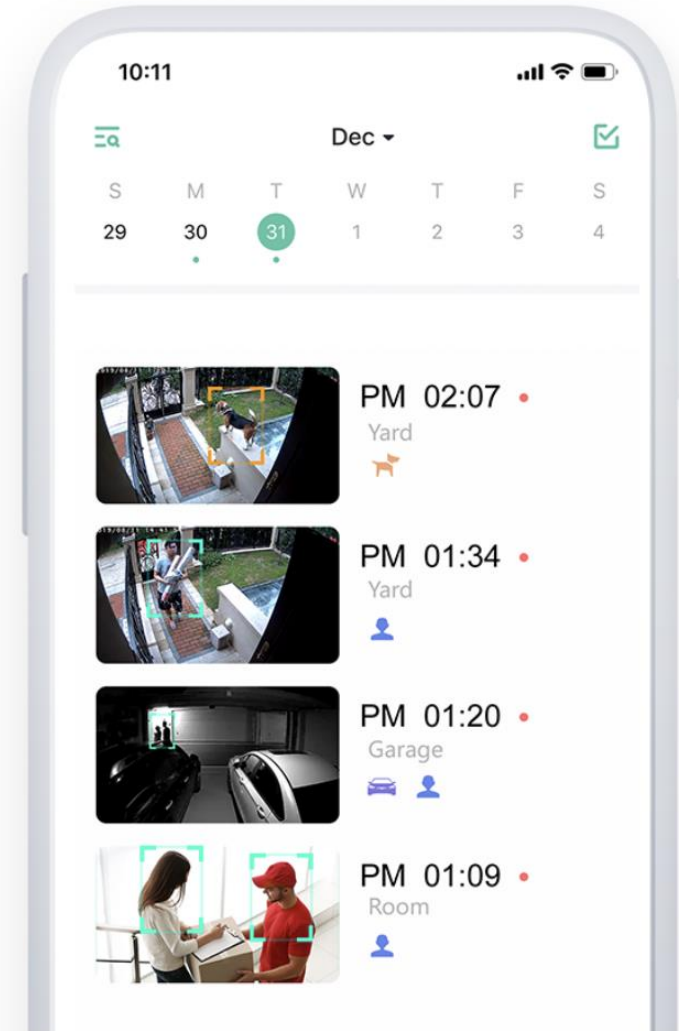

Advanced AI technology. The ability to think makes it different.

Object recognition and behavior analysis.

AI recognition and analysis algorithms intelligently distinguish humans, vehicles, pets with detailed analysis results of passing, staying or leaving, etc.

Notifications are pushed to the app instantly, keeping you informed of what's happening wherever you are.