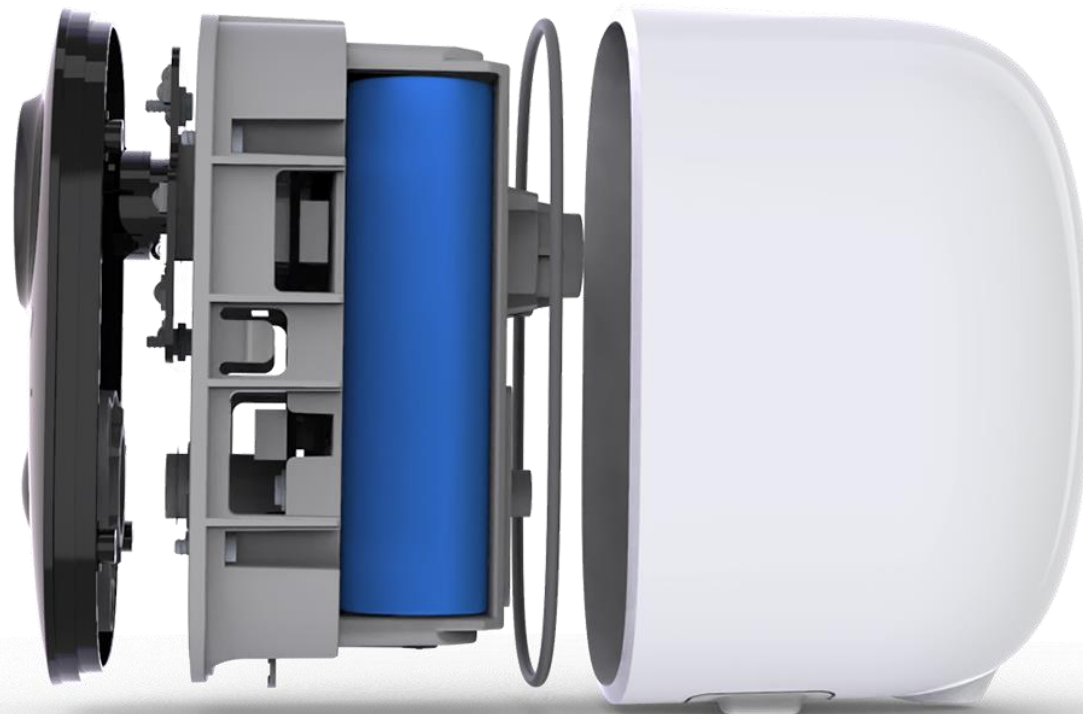

Fully wireless design. Can be placed anywhere.

Long battery life. Always on Guard.

The built-in 5200 mAh super lithium battery exceeds the standards of similar products. Charge for 10 hours and it works for up to 6 months.

5200 mAh Super
Capacity

USB Charging

1080P image quality. Restore the scene.

The high-performance 1/2.9" CMOS sensor, resolution of 1080P HD, together with a wide-angle lens, provides fine imaging and captures every detail for you.

Wide-angle Lens

HD Image Quality

Normal Image Quality

1080P Image Quality

HD Infrared Night Vision

Night vision enhanced by multiplex infrared LED, the shooting range is up to 5-7 meters. No matter how dark it is, the image is still clear. Safety is guaranteed in the evenings.