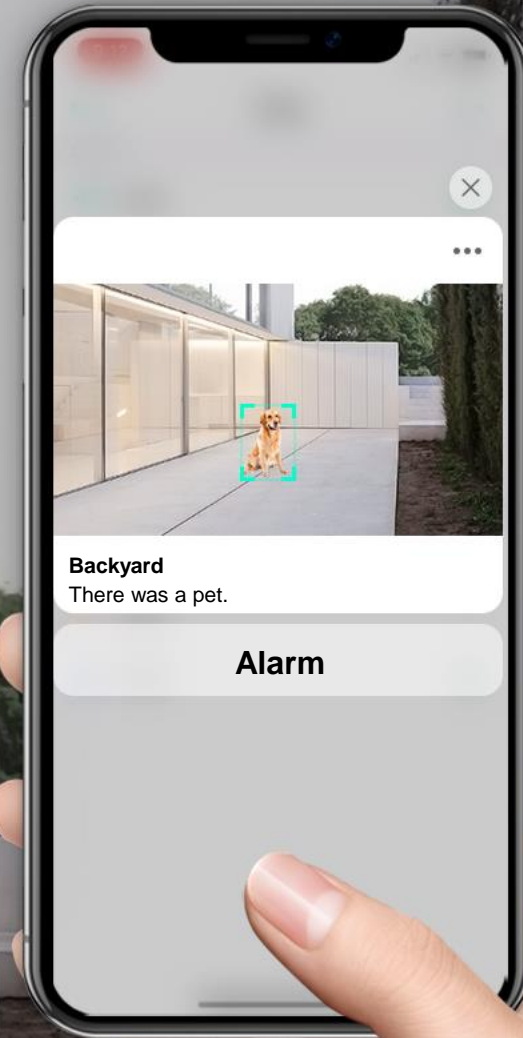

IR Night
Vision

24h Guard

Night Vision
Distance 5-7 m

App Control

View what's happening around your house through the app.
Easy live stream and video playback.

Two-way Audio

Video Playback

Universal Usage

Remote Control

Multi-user Sharing

Activity Zone

Accurately draw customized activity zones in the mobile app.
Irrelevant information outside the area would be filtered.
The key area, the key focus.

PIR sensing and triggering, with the help of cloud-based intelligence, are more than just a little bit smarter.

PIR sensing technology + cloud image analysis

PIR triggers the camera, and real-time analysis is done in the cloud and notifications are pushed to the app instantly.

Advanced AI technology. The ability to think makes it different.

Object recognition and behavior analysis.

AI recognition and analysis algorithms intelligently distinguish humans, vehicles, pets with detailed analysis results of passing, staying or leaving, etc.

Notifications are pushed to the app instantly, keeping you informed of what's happening wherever you are.