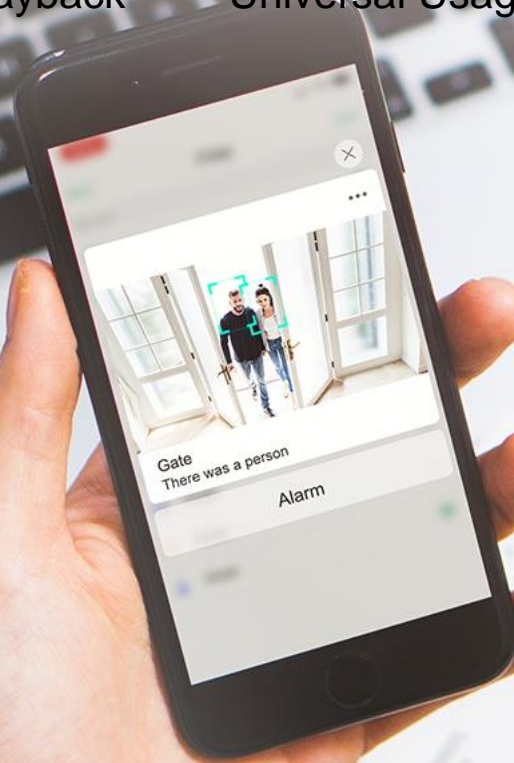

Wide-angle Lens

HD Image Quality

Normal Image Quality

1080P Image Quality

HD Infrared Night Vision

Night vision enhanced by multiplex infrared LED, the shooting range is up to 5-7 meters. No matter how dark it is, the image is still clear. Safety is guaranteed in the evenings.

IR Night
Vision

24h Guard

Night Vision
Distance 5-7 m

App Control

View what's happening around your house through the app.
Easy live stream and video playback.

Two-way Audio

Video Playback

Universal Usage

Remote Control

Multi-user Sharing

Activity Zone

Accurately draw customized activity zones in the mobile app.
Irrelevant information outside the area would be filtered.
The key area, the key focus.

PIR sensing and triggering, with the help of cloud-based intelligence, are more than just a little bit smarter.

PIR sensing technology + cloud image analysis

PIR triggers the camera, and real-time analysis is done in the cloud and notifications are pushed to the app instantly.

Advanced AI technology. The ability to think makes it different.