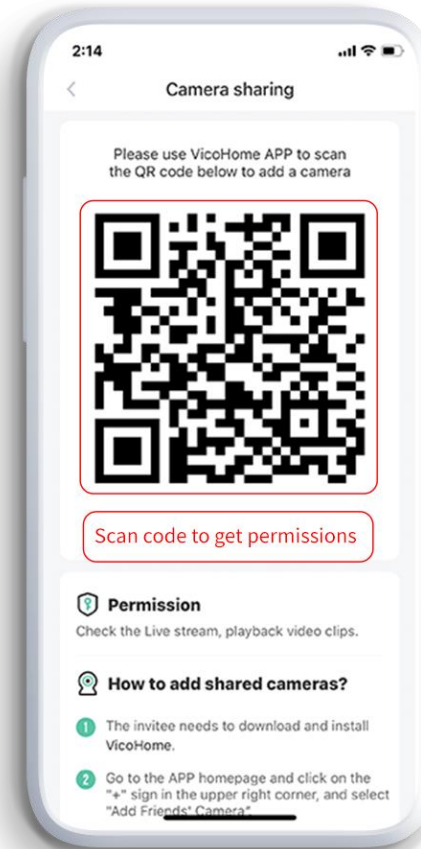

Easy to share access with family and friends.

Access can be shared through the mobile app.
Family and friends can scan the code to get camera access fast and easily.

Camera Sharing

Scan Code for Sharing

Alternative Methods of Storage