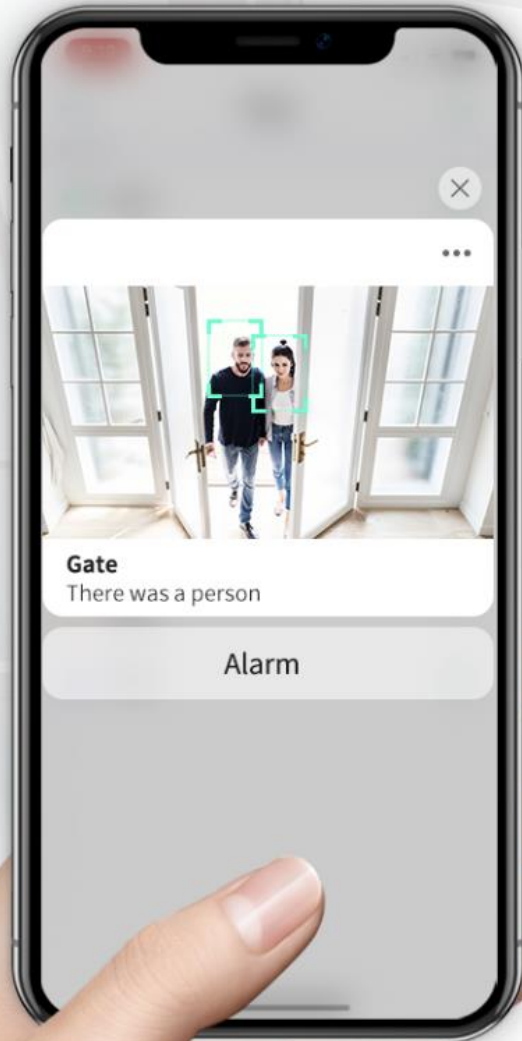

Remote Control

Multi-user Sharing

Activity Zone

Accurately draw customized activity zones in the mobile app.
Irrelevant information outside the area would be filtered.
The key area, the key focus.

PIR sensing and triggering, with the help of cloud-based intelligence, are more than just a little bit smarter.

Object recognition and behavior analysis.

AI recognition and analysis algorithms intelligently distinguish humans, vehicles, pets with detailed analysis results of passing, staying or leaving, etc.

Notifications are pushed to the app instantly, keeping you informed of what's happening wherever you are.

Human Recognition

Pet Identification

Vehicle Identification

Parcel Inspection

Smart Notification

Set targeted category in the app, and the cloud AI system will only push notifications when the targets are detected. No more redundant pushes.

Easy to share access with family and friends.

Access can be shared through the mobile app.
Family and friends can scan the code to get camera access fast and easily.

Camera Sharing

Scan Code for Sharing

Alternative Methods of Storage